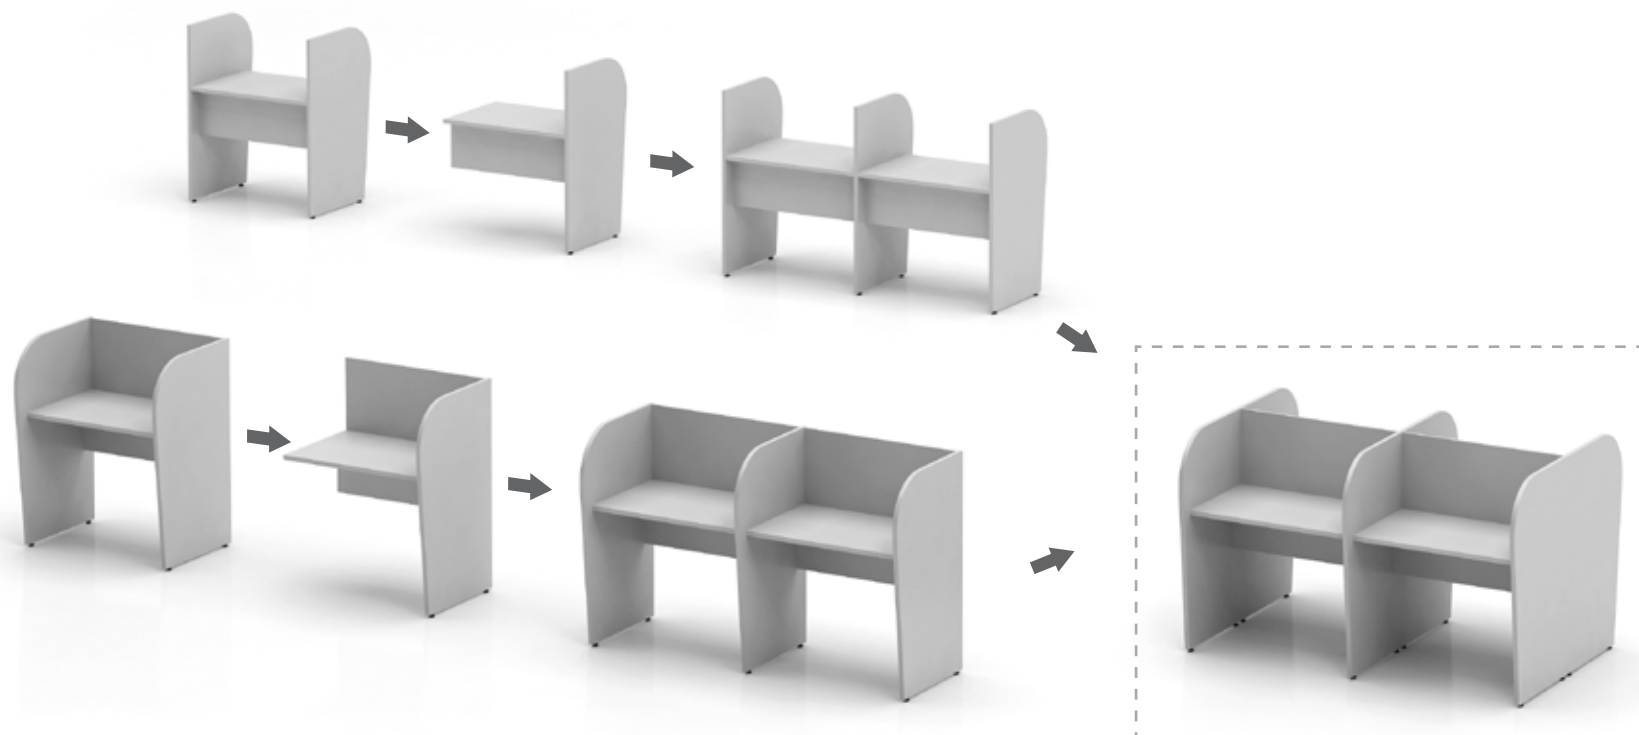

LEXUS CALL CENTER

1111 ARGILA / ARGILA

1414 CINZA / CINZA

1313 BRANCO / BRANCO