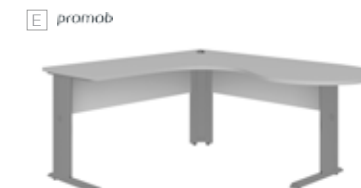

Mesa angular circular – pé metálico

Ref.	Larg.	Prof.	Alt.
LEX1817+cor	1800/800mm	1500/600mm	740mm
LEX2017+cor	2000/800mm	1500/600mm	740mm