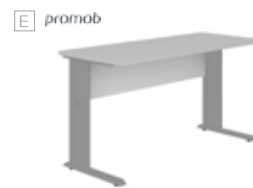

Mesa retangular – pé metálico

Ref.	Larg.	Prof.	Alt.
LEX8061+cor	800mm	600mm	740mm
LEX9061+cor	900mm	600mm	740mm
LEX1061+cor	1000mm	600mm	740mm
LEX1161+cor	1100mm	600mm	740mm
LEX1261+cor	1200mm	600mm	740mm
LEX1461+cor	1400mm	600mm	740mm
LEX1561+cor	1500mm	600mm	740mm
LEX1661+cor	1600mm	600mm	740mm
LEX1761+cor	1700mm	600mm	740mm
LEX1861+cor	1800mm	600mm	740mm
LEX8076+cor	800mm	700mm	740mm
LEX9075+cor	900mm	700mm	740mm
LEX1075+cor	1000mm	700mm	740mm
LEX1175+cor	1100mm	700mm	740mm
LEX1275+cor	1200mm	700mm	740mm
LEX1475+cor	1400mm	700mm	740mm
LEX1575+cor	1500mm	700mm	740mm
LEX1675+cor	1600mm	700mm	740mm
LEX1775+cor	1700mm	700mm	740mm
LEX1875+cor	1800mm	700mm	740mm