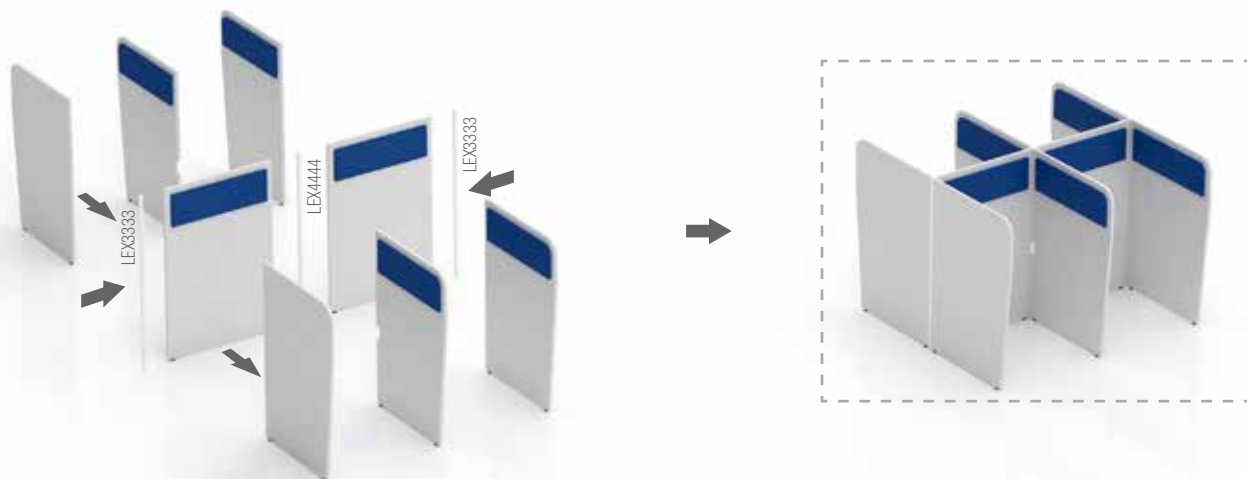

# LEXUS CALL CENTER PROFESSIONAL

Painel lateral esquerdo

Ref.	Larg.	Prof.	Alt.
LEX9114+cor	900mm	25mm	1350mm
LEX9115+cor	1000mm	25mm	1350mm

Painel central

Ref.	Larg.	Prof.	Alt.
LEX9214+cor	900mm	25mm	1350mm
LEX9215+cor	1000mm	25mm	1350mm