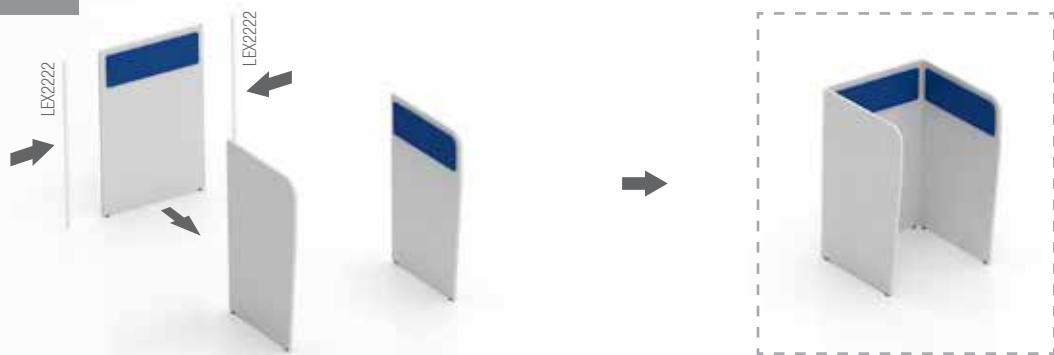

# LEXUS CALL CENTER PROFESSIONAL

Painel lateral esquerdo

Ref.	Larg.	Prof.	Alt.
LEX9114+cor	900mm	25mm	1350mm
LEX9115+cor	1000mm	25mm	1350mm

Painel central

Ref.	Larg.	Prof.	Alt.
LEX9214+cor	900mm	25mm	1350mm
LEX9215+cor	1000mm	25mm	1350mm