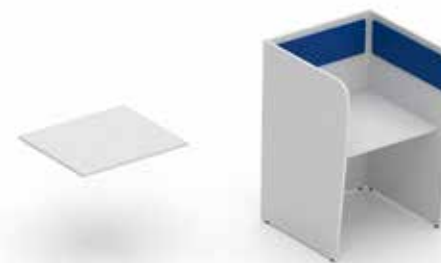

LEXUS CALL CENTER PROFESSIONAL